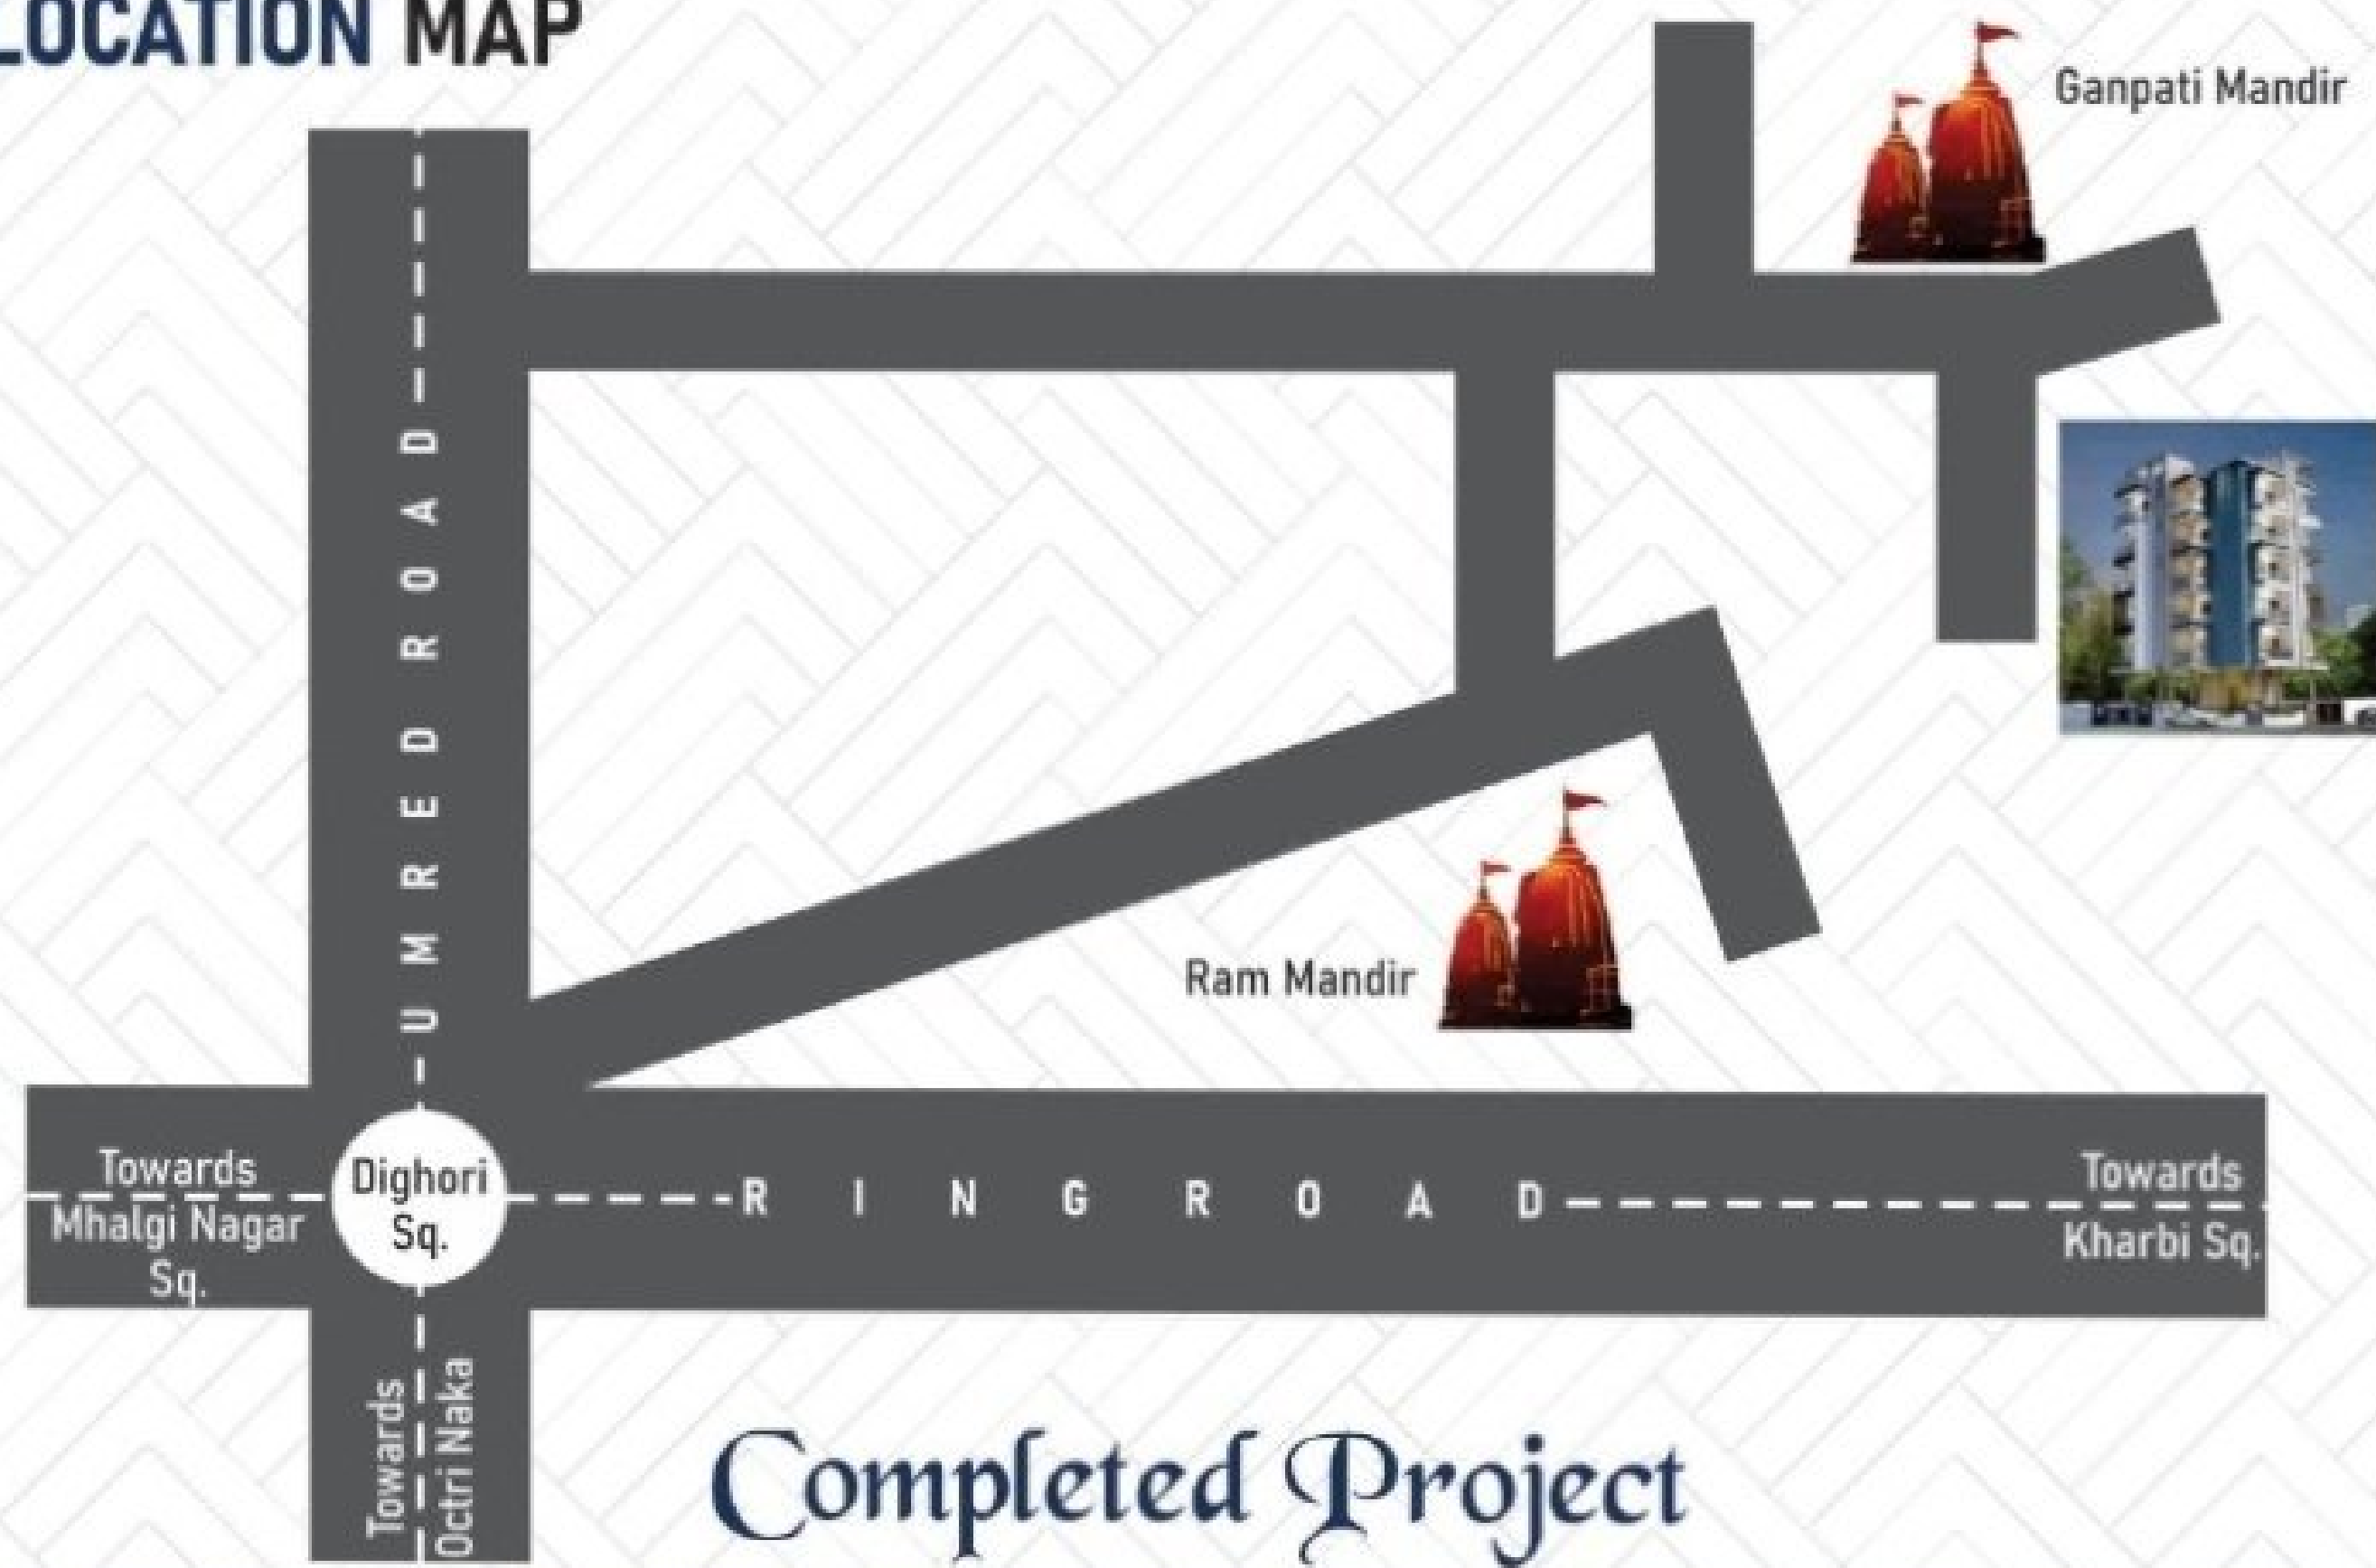

## LOCATION MAP

## Completed Project

Progressive Heritage

Progressive Orbit

Progressive Harmony

Progressive Vista

Progressive Vista - I

Progressive Landmark

OFFICE ADDRESS : Plot No 216, Dattatray Nagar, Nagpur  
 SITE ADDRESS : Plot No. 69, Dhanwantari nagar, Near Ganpati Mandir, Dighori Square, Nagpur